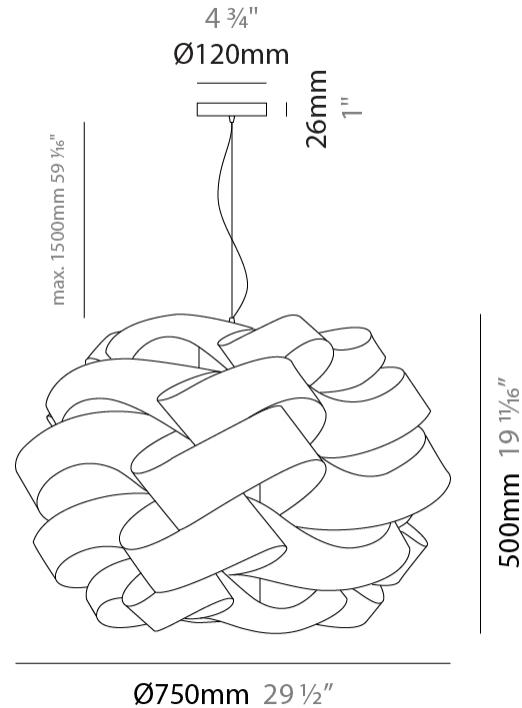

SKYLINE SUSPENSION

D61006-

base number   Finish
Options

PROJECT	_____
TYPE	_____
SPECIFIER	_____
QUANTITY	_____
DATE	_____

1. To build a product code in our configurator select the specify button on the base model # product page
2. To build a manual product code on this datasheet choose from the options listed below in blue font and add the suffix to the base model #

GENERAL

Series: Skyline _____
Partner: Linea Zero _____
Division: Design _____
Installation: Suspension _____
Product Type: Pendant _____
Mounting Location: Ceiling _____

PHYSICAL

Shape: Round _____
Diameter (mm): 750 _____
Diameter (in): 29 1/2 _____
Height (mm): 500 _____
Height (in): 19 11/16 _____
Max. Overall Height (mm): 2000 _____
Max. Overall Height (in): 78 3/4 _____
Diffuser: Polilux™ Shade - See Finish Options _____
Fixture Finish: WHI / BLK / SIL / NGD / COP / PKM _____
Fixture Material: Polilux™/ Metal holder _____
Primary Material: Non-Static Polilux _____

ELECTRICAL

Number of Lamps: 3 _____
Lamp Type: LED Retrofit _____
Bulb Included: Bulb Not Included _____
Max. Wattage Per Lamp (W): 7 _____
Lamp Base: E26 _____
Input Voltage (V): 120 _____
Upon Request: 277Vac / GU24 _____

LED

OPTICAL

RATINGS AND CERTIFICATIONS

Certified By: Certified for North American Standards _____
IP rating: IP20 _____