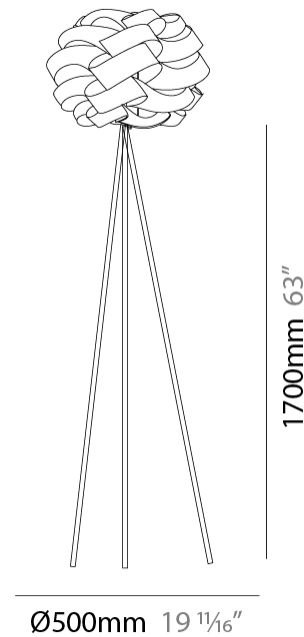

SKYLINE PORTABLE

D64001-

base number   Finish
Options

1. To build a product code in our configurator select the specify button on the base model # product page
2. To build a manual product code on this datasheet choose from the options listed below in blue font and add the suffix to the base model #

GENERAL

Series: Skyline
Partner: Linea Zero
Division: Design
Installation: Portable
Product Type: Floor
Mounting Location: Floor

PHYSICAL

Shape: Round
Diameter (mm): 500
Diameter (in): 19 11/16
Height (mm): 1700
Height (in): 66 15/16
Diffuser: Polilux™ Shade - See Finish Options
Fixture Finish: WHI / BLK / SIL / NGD / COP / PKM
Fixture Material: Polilux™/ Metal holder
Primary Material: Non-Static Polilux

ELECTRICAL

Number of Lamps: 1
Lamp Type: LED Retrofit
Bulb Included: Bulb Not Included
Max. Wattage Per Lamp (W): 7
Lamp Base: E26
Input Voltage (V): 120
Upon Request: 277Vac / GU24

LED

OPTICAL

RATINGS AND CERTIFICATIONS

Certified By: Certified for North American Standards
IP rating: IP20

PROJECT
TYPE
SPECIFIER
QUANTITY
DATE