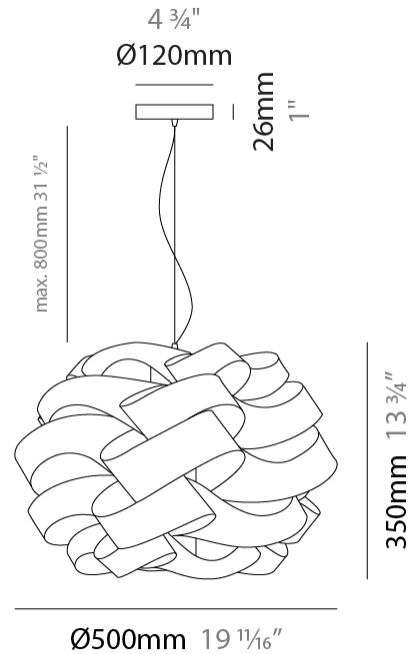

SKYLINE SUSPENSION

D61004-

base number   Finish
Options

PROJECT	_____
TYPE	_____
SPECIFIER	_____
QUANTITY	_____
DATE	_____

1. To build a product code in our configurator select the specify button on the base model # product page
2. To build a manual product code on this datasheet choose from the options listed below in blue font and add the suffix to the base model #

GENERAL

Series: Skyline _____
Partner: Linea Zero _____
Division: Design _____
Installation: Suspension _____
Product Type: Pendant _____
Mounting Location: Ceiling _____

PHYSICAL

Shape: Round _____
Diameter (mm): 500 _____
Diameter (in): 19 11/16 _____
Height (mm): 350 _____
Height (in): 13 3/4 _____
Max. Overall Height (mm): 1150 _____
Max. Overall Height (in): 45 1/4 _____
Diffuser: Polilux™ Shade - See Finish Options _____
Fixture Finish: WHI / BLK / SIL / NGD / COP / PKM _____
Fixture Material: Polilux™/ Metal holder _____
Primary Material: Non-Static Polilux _____
Cable Details: Cable length 31" - Transparent _____

ELECTRICAL

Number of Lamps: 1 _____
Lamp Type: LED Retrofit _____
Bulb Included: Bulb Not Included _____
Max. Wattage Per Lamp (W): 7 _____
Lamp Base: E26 _____
Input Voltage (V): 120 _____
Upon Request: 277Vac / GU24 _____

LED

OPTICAL

RATINGS AND CERTIFICATIONS

Certified By: Certified for North American Standards _____
IP rating: IP20 _____