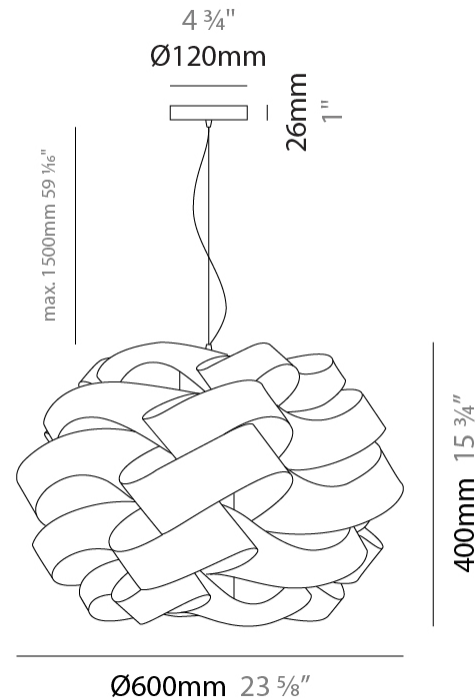

SKYLINE SUSPENSION

D61005-

base number   Finish
Options

PROJECT	_____
TYPE	_____
SPECIFIER	_____
QUANTITY	_____
DATE	_____

1. To build a product code in our configurator select the specify button on the base model # product page
2. To build a manual product code on this datasheet choose from the options listed below in blue font and add the suffix to the base model #

GENERAL

Series: Skyline _____
Partner: Linea Zero _____
Division: Design _____
Installation: Suspension _____
Product Type: Pendant _____
Mounting Location: Ceiling _____

PHYSICAL

Shape: Round _____
Diameter (mm): 600 _____
Diameter (in): 23 5/8 _____
Height (mm): 400 _____
Height (in): 15 3/4 _____
Max. Overall Height (mm): 1900 _____
Max. Overall Height (in): 74 13/16 _____
Diffuser: Polilux™ Shade - See Finish Options _____
Fixture Finish: WHI / BLK / SIL / NGD / COP / PKM _____
Fixture Material: Polilux™/ Metal holder _____
Primary Material: Non-Static Polilux _____

ELECTRICAL

Number of Lamps: 2 _____
Lamp Type: LED Retrofit _____
Bulb Included: Bulb Not Included _____
Max. Wattage Per Lamp (W): 7 _____
Lamp Base: E26 _____
Input Voltage (V): 120 _____
Upon Request: 277Vac / GU24 _____

LED

OPTICAL

RATINGS AND CERTIFICATIONS

Certified By: Certified for North American Standards _____
IP rating: IP20 _____