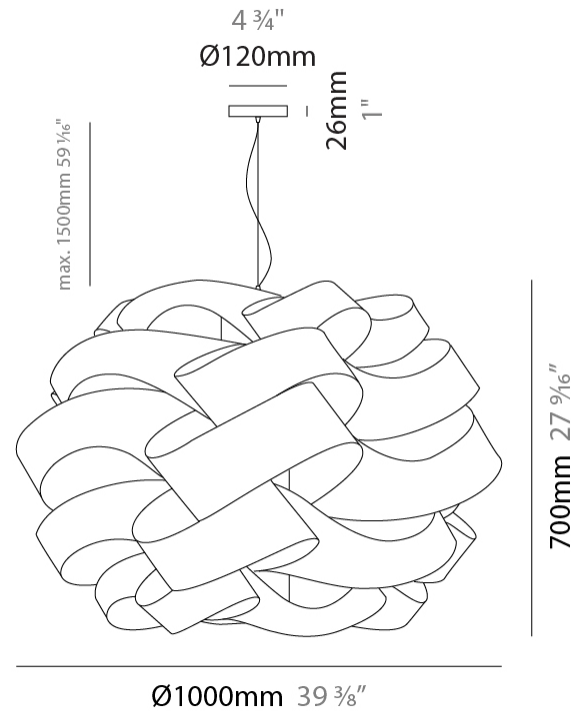

PROJECT	_____
TYPE	_____
SPECIFIER	_____
QUANTITY	_____
DATE	_____

SKYLINE SUSPENSION

D61007-

base number   Finish
Options

1. To build a product code in our configurator select the specify button on the base model # product page
2. To build a manual product code on this datasheet choose from the options listed below in blue font and add the suffix to the base model #

GENERAL

Series: Skyline _____
Partner: Linea Zero _____
Division: Design _____
Installation: Suspension _____
Product Type: Pendant _____
Mounting Location: Ceiling _____

PHYSICAL

Shape: Round _____
Diameter (mm): 1000 _____
Diameter (in): 39 3/8 _____
Height (mm): 700 _____
Height (in): 27 9/16 _____
Max. Overall Height (mm): 2200 _____
Max. Overall Height (in): 86 5/8 _____
Diffuser: Polilux™ Shade - See Finish Options _____
Fixture Finish: [WHI](#) / [BLK](#) / [SIL](#) / [NGD](#) / [COP](#) / [PKM](#) _____
Fixture Material: Polilux™/ Metal holder _____
Primary Material: Non-Static Polilux _____

ELECTRICAL

Number of Lamps: 5 _____
Lamp Type: LED Retrofit _____
Bulb Included: Bulb Not Included _____
Max. Wattage Per Lamp (W): 7 _____
Lamp Base: E26 _____
Input Voltage (V): 120 _____
Upon Request: 277Vac / GU24 _____

LED

OPTICAL

RATINGS AND CERTIFICATIONS

Certified By: Certified for North American Standards _____
IP rating: IP20 _____