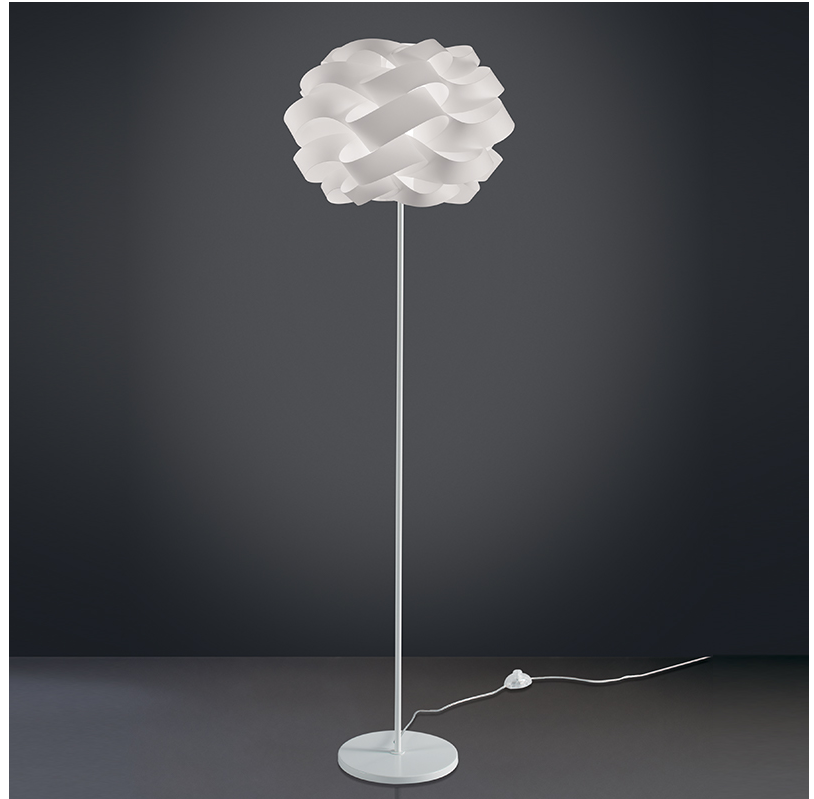

SKYLINE PORTABLE

D64000-

base number   Finish
Options

1. To build a product code in our configurator select the specify button on the base model # product page
2. To build a manual product code on this datasheet choose from the options listed below in blue font and add the suffix to the base model #

GENERAL

Series: Skyline
Partner: Linea Zero
Division: Design
Installation: Portable
Product Type: Floor
Mounting Location: Floor

PHYSICAL

Shape: Round
Diameter (mm): 500
Diameter (in): 19 11/16
Height (mm): 1700
Height (in): 66 15/16
Diffuser: Polilux™ Shade - See Finish Options
Fixture Finish: WHI / BLK / SIL / NGD / COP / PKM
Fixture Material: Polilux™/ Metal holder
Primary Material: Non-Static Polilux
Upon Request: Bolt Down

ELECTRICAL

Number of Lamps: 1
Lamp Type: LED Retrofit
Bulb Included: Bulb Not Included
Max. Wattage Per Lamp (W): 7
Lamp Base: E26
Input Voltage (V): 120
Upon Request: 277Vac / GU24

LED

OPTICAL

RATINGS AND CERTIFICATIONS

Certified By: Certified for North American Standards
IP rating: IP20

PROJECT	_____
TYPE	_____
SPECIFIER	_____
QUANTITY	_____
DATE	_____