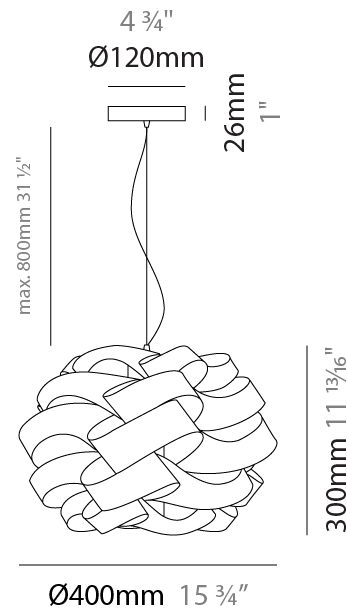

SKYLINE SUSPENSION

D61003-

base number   Finish
Options

PROJECT	_____
TYPE	_____
SPECIFIER	_____
QUANTITY	_____
DATE	_____

1. To build a product code in our configurator select the specify button on the base model # product page
2. To build a manual product code on this datasheet choose from the options listed below in blue font and add the suffix to the base model #

GENERAL

Series: Skyline _____
Partner: Linea Zero _____
Division: Design _____
Installation: Suspension _____
Product Type: Pendant _____
Mounting Location: Ceiling _____

PHYSICAL

Shape: Round _____
Diameter (mm): 400 _____
Diameter (in): 15 ³/₄ _____
Height (mm): 300 _____
Height (in): 11 ¹³/₁₆ _____
Max. Overall Height (mm): 1100 _____
Max. Overall Height (in): 43 ⁵/₁₆ _____
Weight (kg): 1.98 _____
Weight (lbs): 4.37 _____
Diffuser: Polilux™ Shade - See Finish Options _____
Fixture Finish: WHI / BLK / SIL / NGD / COP / PKM _____
Fixture Material: Polilux™/ Metal holder _____
Primary Material: Non-Static Polilux _____

ELECTRICAL

Number of Lamps: 1 _____
Lamp Type: LED Retrofit _____
Bulb Included: Bulb Not Included _____
Max. Wattage Per Lamp (W): 7 _____
Lamp Base: E26 _____
Input Voltage (V): 120 _____
Upon Request: 277Vac / GU24 _____

LED

OPTICAL

RATINGS AND CERTIFICATIONS

Certified By: Certified for North American Standards _____
IP rating: IP20 _____