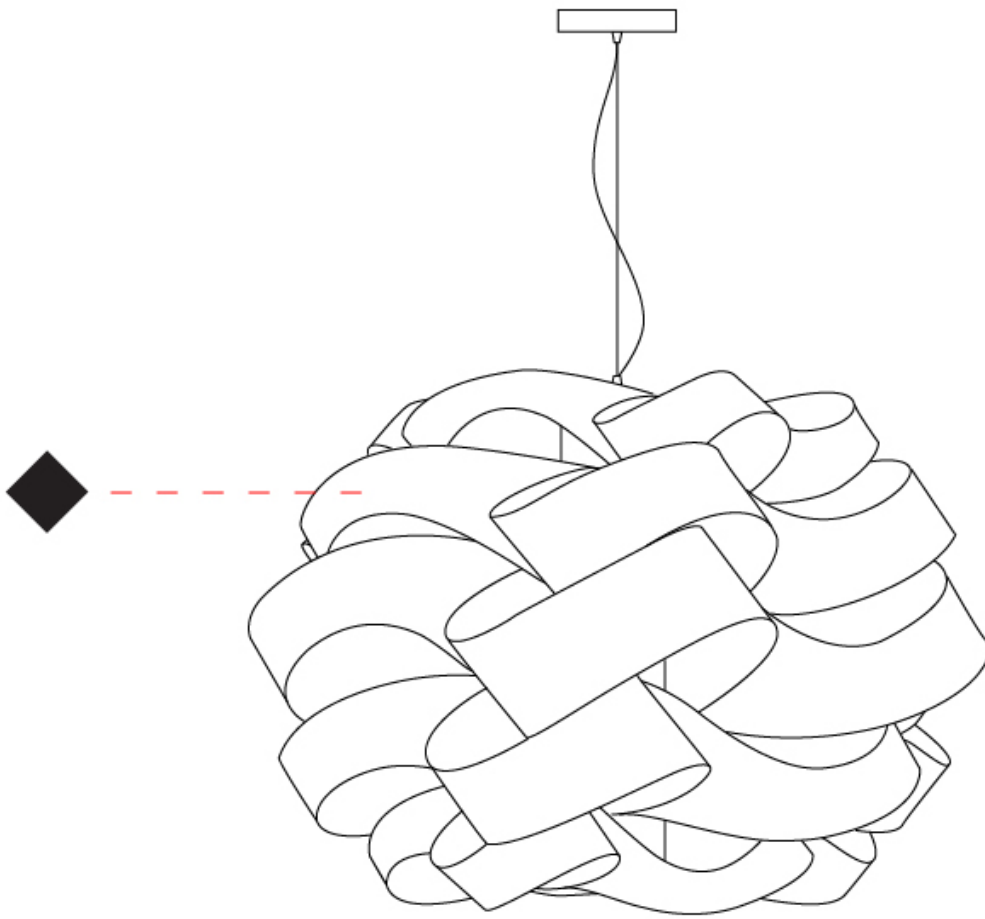

D61006-

PROJECT

TYPE

SPECIFIER

QUANTITY

DATE