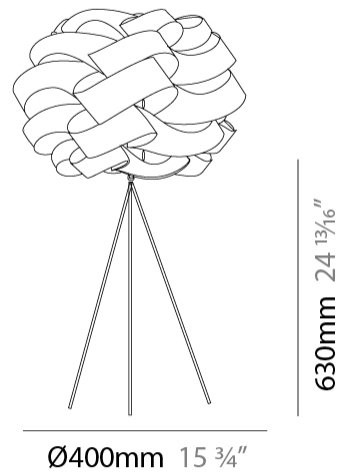

SKYLINE PORTABLE

D64047-

base number   Finish
Options

PROJECT	_____
TYPE	_____
SPECIFIER	_____
QUANTITY	_____
DATE	_____

1. To build a product code in our configurator select the specify button on the base model # product page
2. To build a manual product code on this datasheet choose from the options listed below in blue font and add the suffix to the base model #

GENERAL

Series: Skyline _____
Partner: Linea Zero _____
Division: Design _____
Installation: Portable _____
Product Type: Table _____
Mounting Location: Table _____

PHYSICAL

Shape: Round _____
Diameter (mm): 400 _____
Diameter (in): 15 3/4 _____
Height (mm): 630 _____
Height (in): 24 13/16 _____
Diffuser: Polilux™ Shade - See Finish Options _____
Fixture Finish: WHI / BLK / SIL / NGD / COP / PKM _____
Fixture Material: Polilux™/ Metal holder _____
Primary Material: Non-Static Polilux _____

ELECTRICAL

Number of Lamps: 1 _____
Lamp Type: LED Retrofit _____
Bulb Included: Bulb Not Included _____
Max. Wattage Per Lamp (W): 7 _____
Lamp Base: E26 _____
Input Voltage (V): 120 _____
Upon Request: 277Vac / GU24 _____

LED

OPTICAL

RATINGS AND CERTIFICATIONS

Certified By: Certified for North American Standards _____
IP rating: IP20 _____